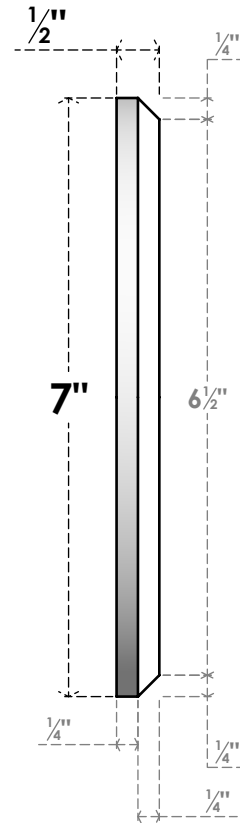

ROSP070X070X050GRY03

7"W X 7"H X 1/2"P STANDARD GRAYSON BULLSEYE ROSETTE WITH BEVELED EDGE, ARCHITECTURAL GRADE PVC

FRONT

SIDE

EKENA MILLWORK
2300 WEST MAIN ST.
CLARKSVILLE, TX 75426
TOLL FREE: 866-607-0453
WWW.EKENAMILLWORK.COM

NOTES

1. INSTALLATION TO BE COMPLETED IN ACCORDANCE WITH MANUFACTURER'S SPECIFICATIONS.
2. DRAWING MAY NOT BE TO SCALE
3. THIS DRAWING IS INTENDED FOR DESIGN AND PLANNING PURPOSES ONLY.
4. ALL INFORMATION CONTAINED HEREIN WAS CURRENT AT THE TIME OF DEVELOPMENT BUT MUST BE REVIEWED AND APPROVED BY THE PRODUCT MANUFACTURER TO BE CONSIDERED ACCURATE.
5. ARCHITECTURAL GRADE PVC PRODUCTS ARE MADE FROM EXPANDED CELLULAR PVC AND COME NATURALLY WHITE BUT MAY BE PAINTED