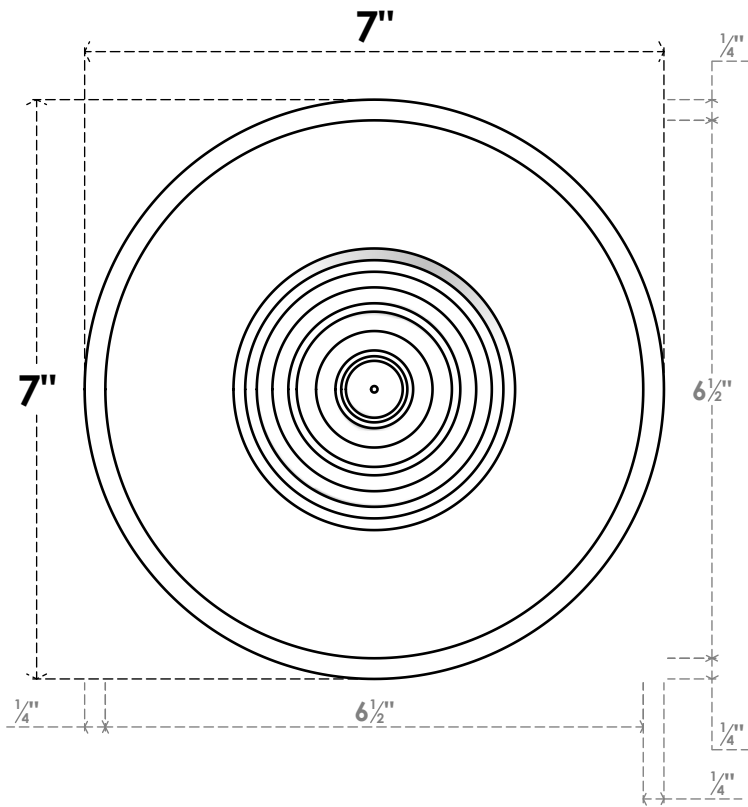

ROSP070X070X050GRY03

7"W X 7"H X 1/2"P STANDARD GRAYSON BULLSEYE ROSETTE WITH BEVELED EDGE, ARCHITECTURAL GRADE PVC

FRONT

SIDE

EKENA MILLWORK
2300 WEST MAIN ST.
CLARKSVILLE, TX 75426
TOLL FREE: 866-607-0453
WWW.EKENAMILLWORK.COM